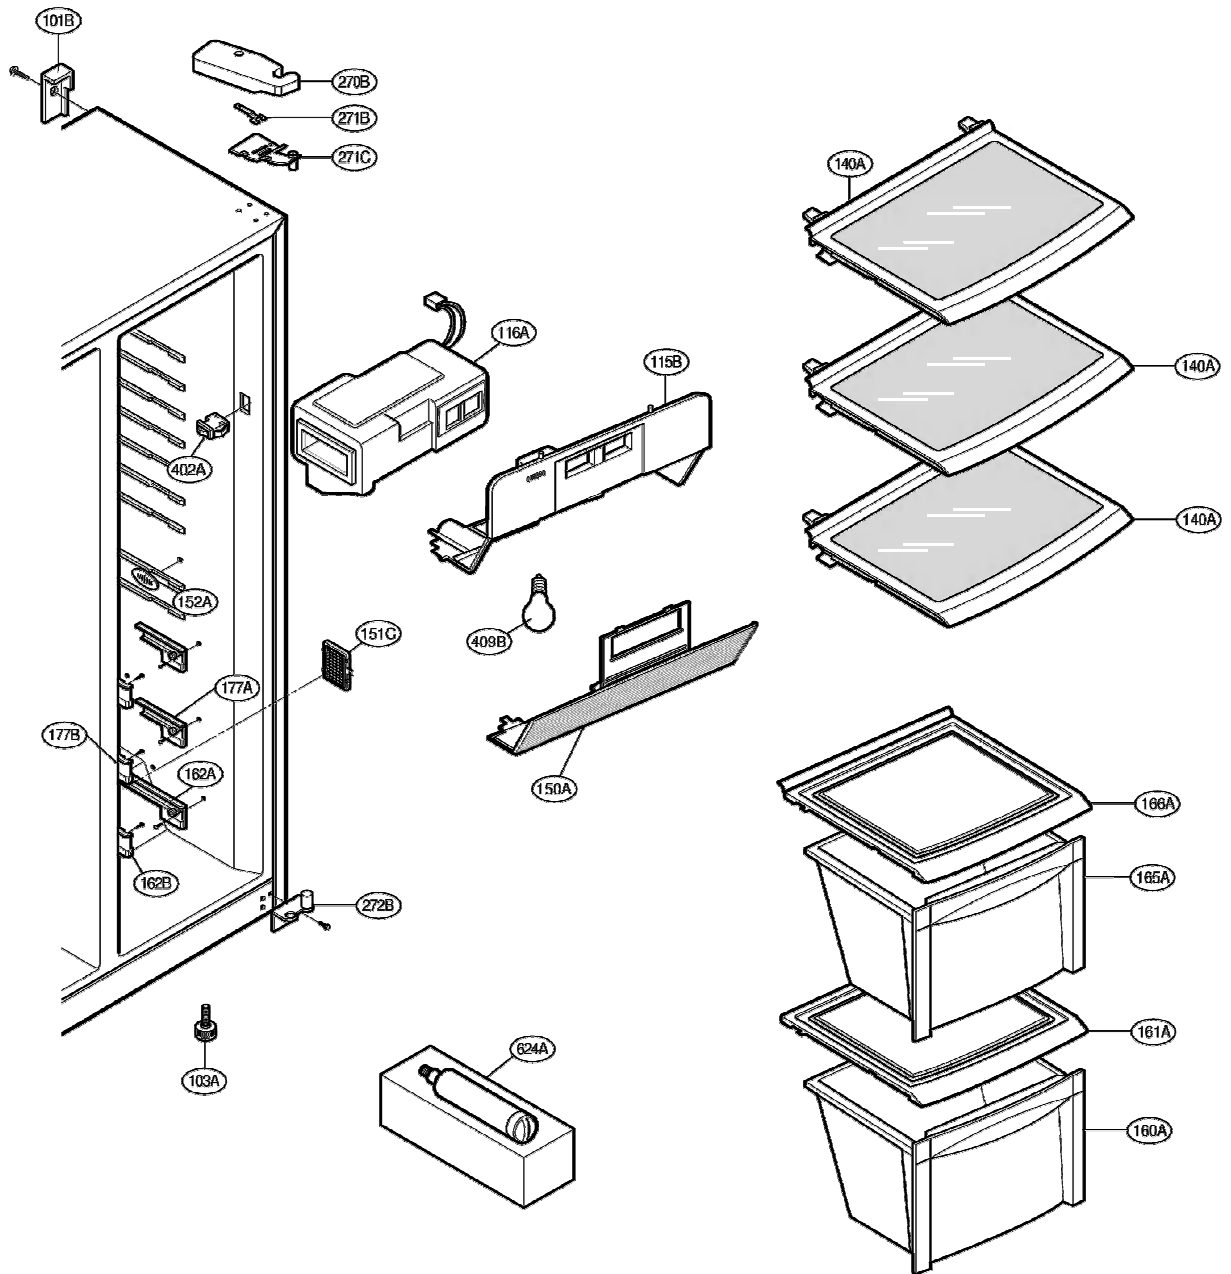

EXPLODED VIEW

REFRIGERATOR COMPARTMENT