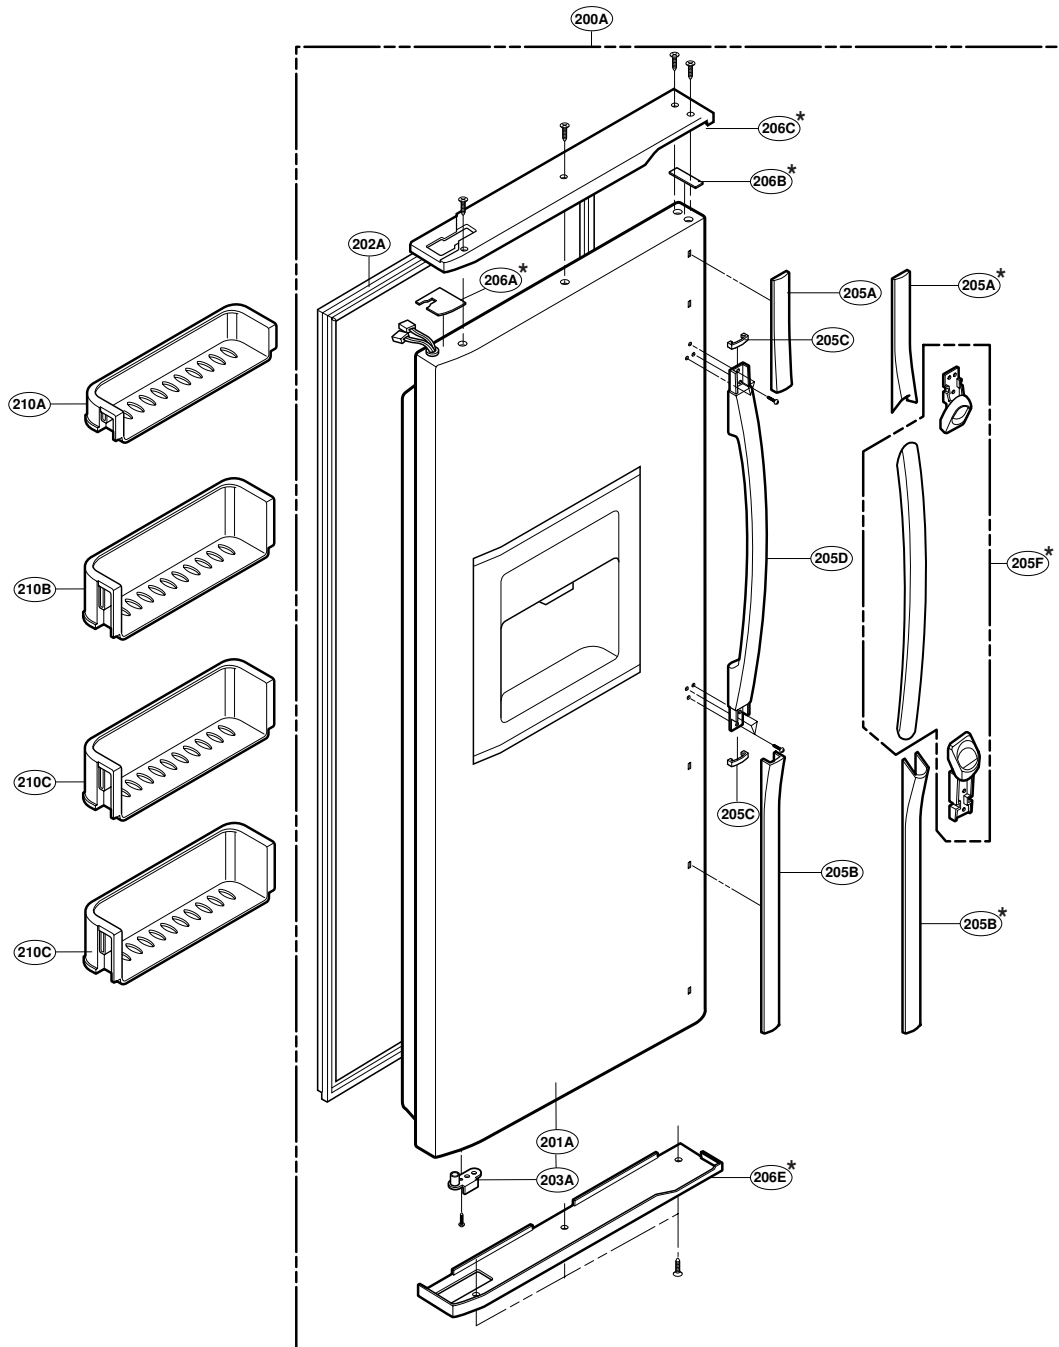

EXPLODED VIEW

DISPENSER PART

EXPLODED VIEW

FREEZER DOOR PART: GR-P247, GR-P207, GR-L247, GR-L207

EXPLODED VIEW

Ref No. : GR-L247, GR-L207, GR-B247, GR-B207

REFRIGERATOR DOOR PART

* : Optional part

EXPLODED VIEW

ICE & WATER PART

* : Optional part

EXPLODED VIEW

FREEZER COMPARTMENT

* : Optional part

EXPLODED VIEW

REFRIGERATOR COMPARTMENT

* : Optional part

EXPLODED VIEW

MACHINE COMPARTMENT

* : Optional part