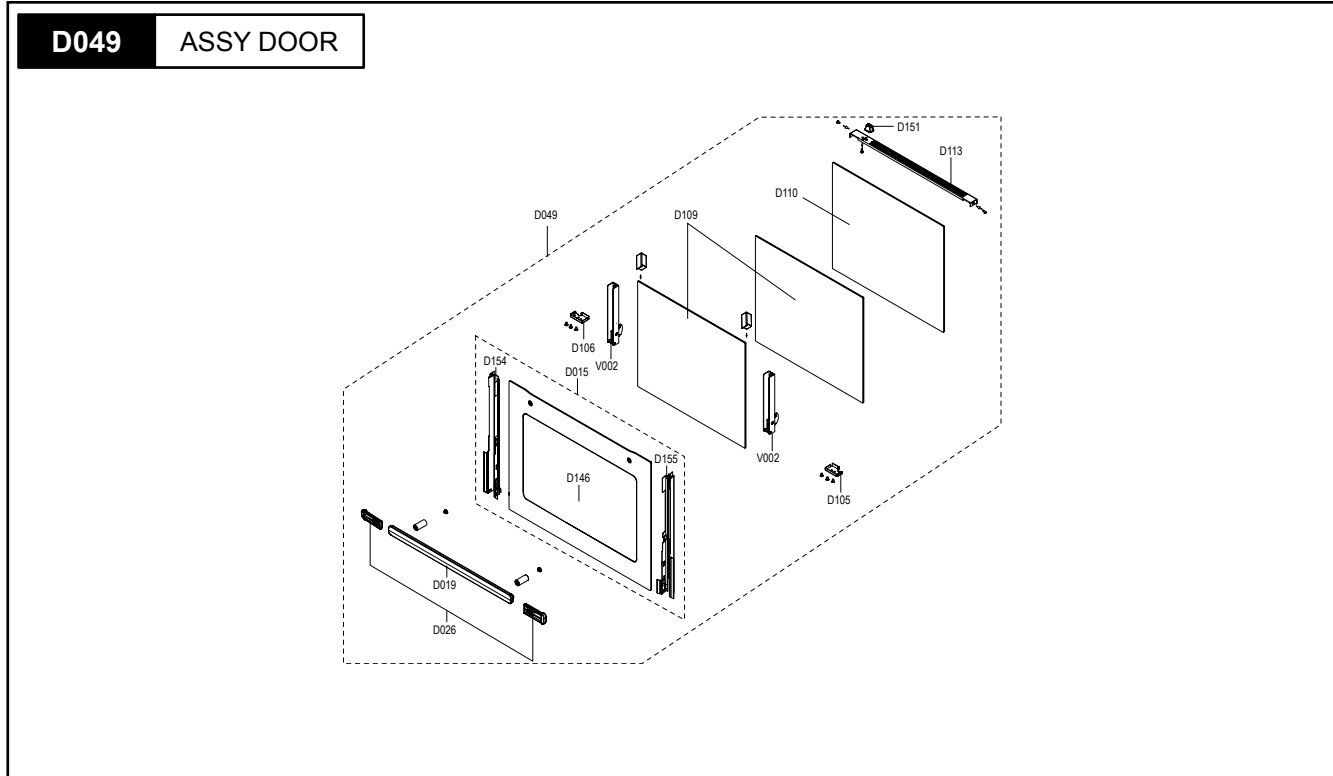

5-3 Door Parts List

(SNA : SERVICE NOT AVAILABLE)

No.	Code No.	Description	Specification	Q'ty	SA/ SNA	Remark
D015	DG94-00075D	ASSY DOOR SUB	SEF SALVARANI TWIN PYRO,-,	1	SA	-
D019	DG64-00015B	HANDLE DOOR	BF64CBBR,AL,-,-,-,BLK,ANOD	1	SA	-
D026	DG63-00025A	COVER-HANDLE	BF64CBBR/BWT,PC(LEXAN 141R)	2	SA	-
D049	DG94-00076D	ASSY DOOR	SEF SALVARANI TWIN PYRO,GLASS,	1	SA	-
D105	DG63-00115A	COVER-HINGE RIGHT	JM PYROLYTIC,GA,T1.0,-	1	SA	-
D106	DG63-00116A	COVER-HINGE LEFT	JM PYROLYTIC,GA,T1.0,-,	1	SA	-
D109	DG64-00154B	GLASS-DOOR MIDDLE	BT62FQBPST,HEATING REF	2	SA	-
D110	DG64-00155A	GLASS-DOOR INNER	JM PYROLYTIC,HEATING RE	1	SA	-
D113	DG67-00027A	DUCT-DOOR COVER	BT62FQBPST,GA,-,-,-,BLK,	1	SA	-
D146	DG64-00138J	GLASS-DOOR OUTER	SEF SALVARANI TWIN PYRO	1	SNA	-
D151	DG61-00254A	HOLDER-DOOR LOCK	BT65FQBPST,NYLON #66,-,	1	SNA	DUCT-DOOR COVER
D154	DG96-00056A	ASSY-FRAME DOOR LEFT	BT65FQBPST,-,-	1	SNA	-
D155	DG96-00057A	ASSY-FRAME DOOR RIGHT	BT65FQBPST,-,-	1	SNA	-
V002	DG97-00023C	ASSY HINGE	BT63ASSTR,-,-,BRERA,GLASS-4	2	SA	ASSY DOOR