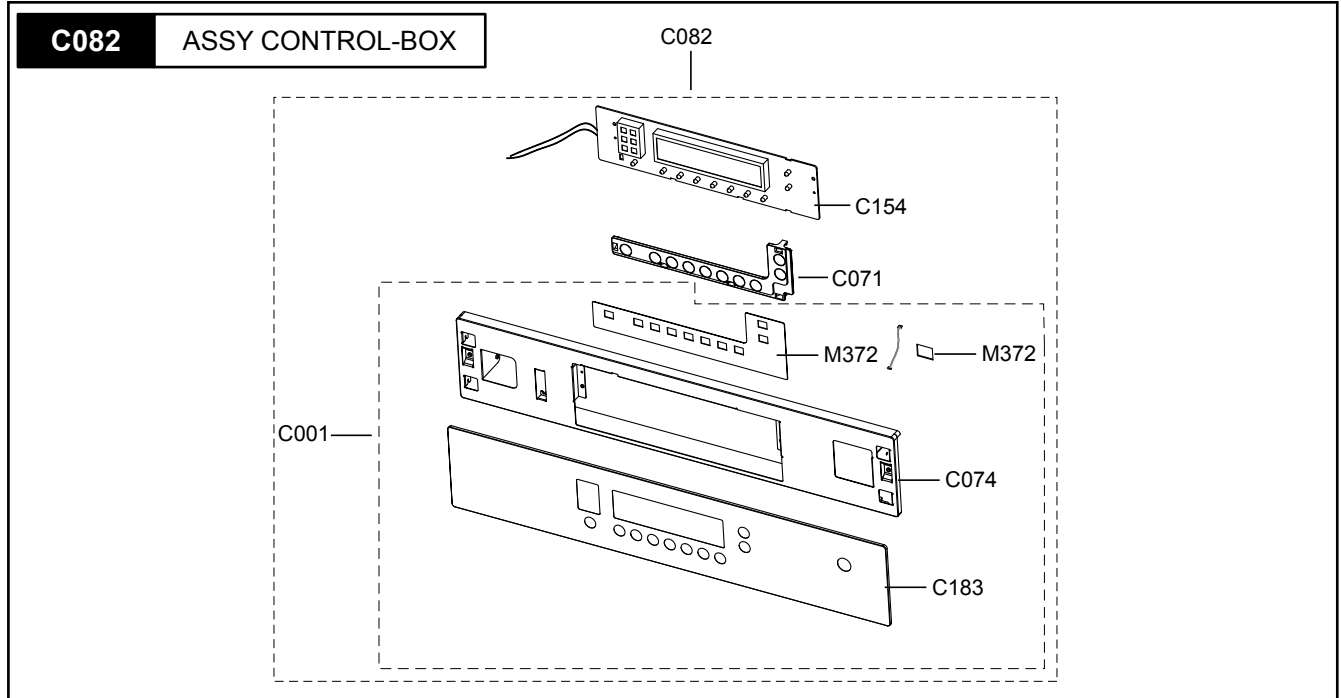

5-4 Control Parts List

(SNA : SERVICE NOT AVAILABLE)

No.	Code No.	Description	Specification	Q'ty	SA/ SNA	Remark
C001	DG94-00240A	ASSY CONTROL PANEL	SEF SALVARANI TWIN PY	1	SA	-
C071	DG63-00151A	COVER-LED	-,PC,-,-,-,-,SEF,BLACK(701),SA	1	SNA	-
C074	DG61-00338A	BRACKET-PANEL	SALVARANI-PYRO,GA,T0.8,-,-	1	SNA	-
C082	DG94-00241A	ASSY CONTROL BOX	SEF SALVARANI TWIN PYRO	1	SNA	-
C154	DE96-00775A	ASSY DISPLAY	BT68FQNGB,DAM-SALV-TWIN-00,	1	SA	-
C183	DG64-00108D	GLASS-PANEL	SEF SALVARANI TWIN PYRO,GLAS	1	SNA	-
C197	DE96-00686A	ASSY BUZZER	E-OVEN,KPR-G3020,-,-,-,-	1	SA	ASSY CON-PANEL
M372	DE96-00613A	ASSY TOUCH	BT63ASSTR/BWT,DAM-DP-TOUCH,-,	1	SA	ON/OFF
M372	DE96-00776A	ASSY TOUCH	BT68FQNGB/XEF,CT5000-6870A,26	1	SNA	-