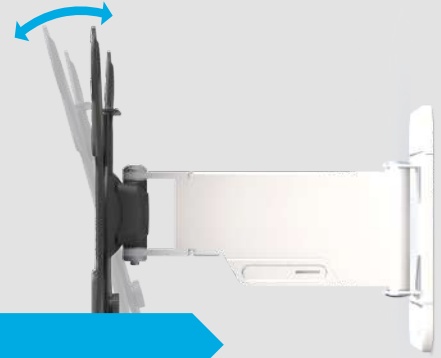

neo FLAT 10

< 30 Kg

19" - 32"

min. 75x75
max. 200x200

seat adjustment +/-5°

tilt +10/-15°

orientation +70/-70°

cable guide

product arguments

- extra flat 35mm
- +10/-15° tilt system
- 5° seat adjustment
- orientation 70°
- cable guide