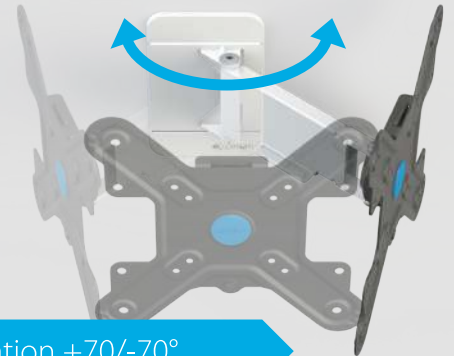

neo FLAT 10

< 30 Kg

19" - 32"

min. 75x75
max. 200x200

seat adjustment +/-5°

tilt +10/-15°

orientation +70/-70°

cable guide

product arguments

- extra flat 35mm
- +10/-15° tilt system
- 5° seat adjustment
- orientation 70°
- cable guide