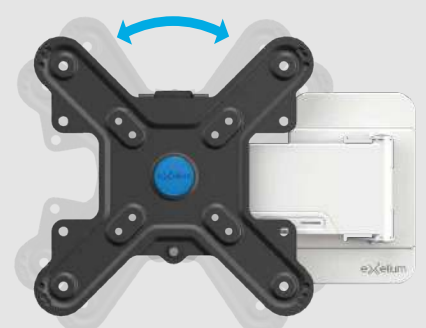

neo FLAT 10

< 30 Kg

19" - 32"

min. 75x75
max. 200x200

seat adjustment +/-5°

tilt +10/-15°

orientation +70/-70°

cable guide

product arguments

- extra flat 35mm
- +10/-15° tilt system
- 5° seat adjustment
- orientation 70°
- cable guide